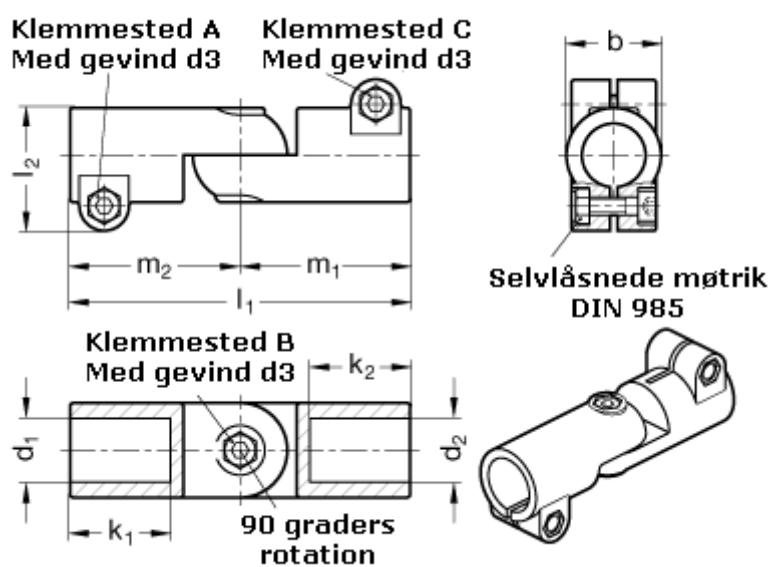

Article number: 20286B30B20S2SW

Description: E+G Swivel clamp connector joint  
GN286-B30-B20-S-2-SW

## Measures

$b = 40$	$m_1 = 72$
$d_1 = B30$	$m_2 = 72$
$d_2 = B20$	
$d_3 = M 8$	
$k_1 = 42.5$	
$k_2 = 42.5$	
$l_1 = 144$	
$l_2 = 52.0$	